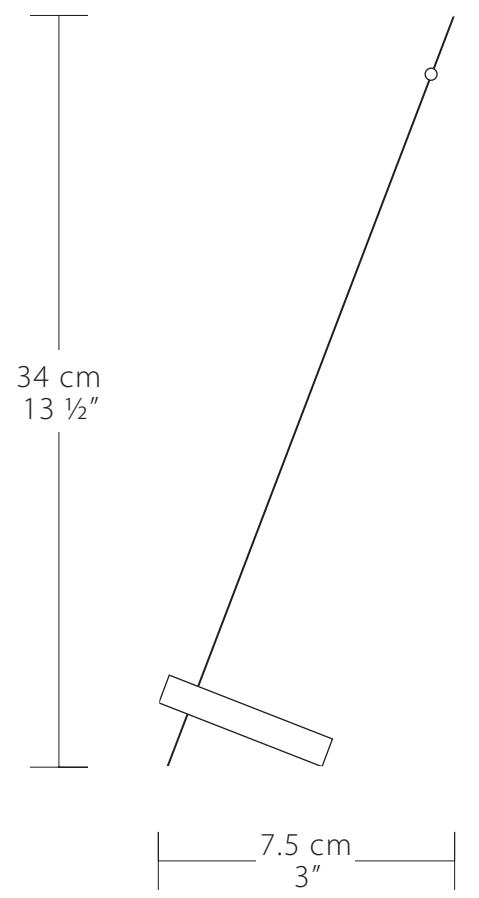

antena

stainless steel