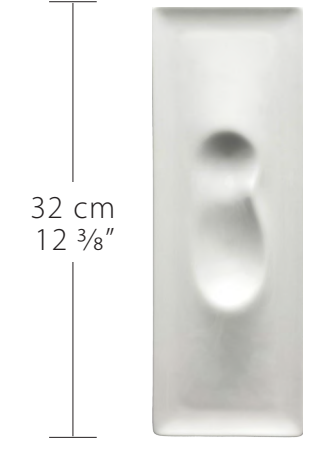

landscape

porcelain

craters

craters

mounds