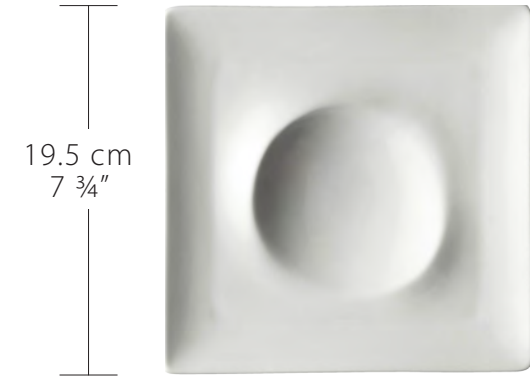

landscape

porcelain

craters

craters

mounds