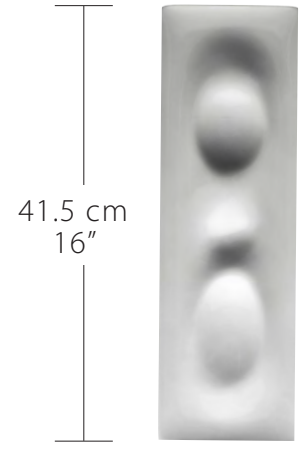

landscape

porcelain

craters