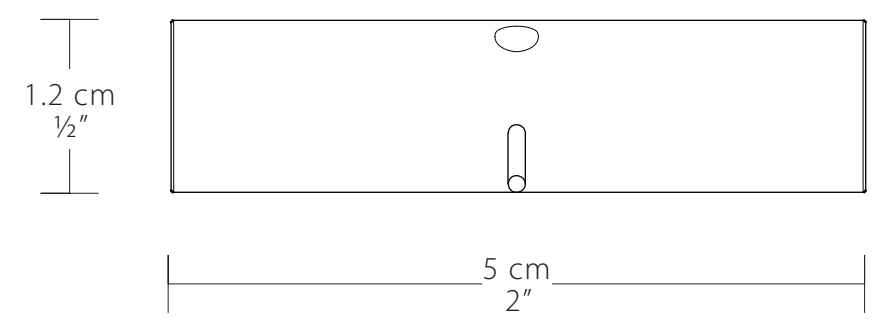

bud vase

stainless steel