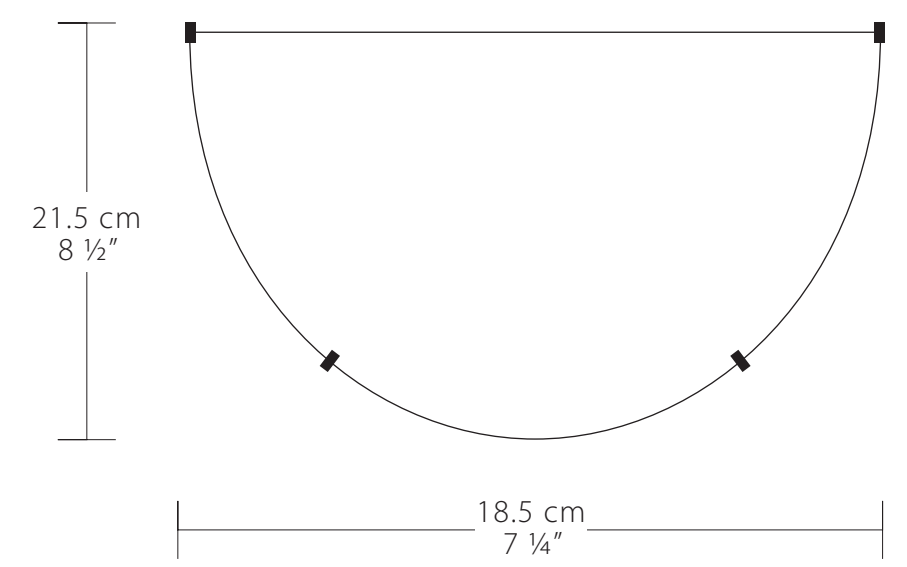

# plateau

porcelain

ø 23 cm  
ø 9"  
rim 4.1 cm  
(1 5/8")

ø 17 cm  
ø 6 5/8"  
rim 4 cm  
(1 9/16")

ø 17 cm  
ø 6 5/8"  
rim 4 cm  
(1 9/16")  
deep plate

ø 30.5 cm  
ø 12"  
rim 6 cm  
(2 3/8")

ø 30.5 cm  
ø 12"  
rim 4.75 cm  
(1 7/8")

ø 28 cm  
ø 11"  
rim 4.5 cm  
(1 13/16")

# squid

stainless steel

ø 5 cm  
ø 2"

trivet

16 cm  
6 1/4"

2.5 cm  
1"

squid

bow  
stainless steel