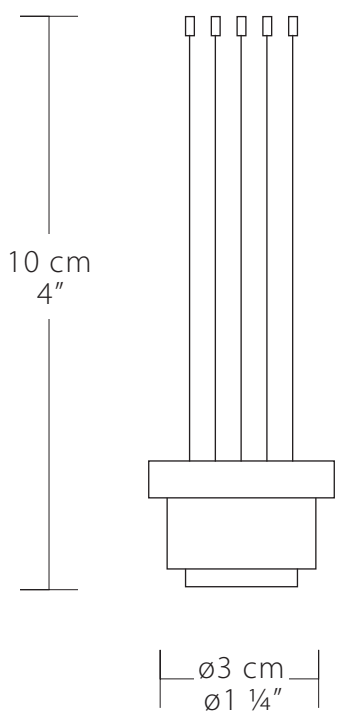

cork presenter

stainless steel, bocote