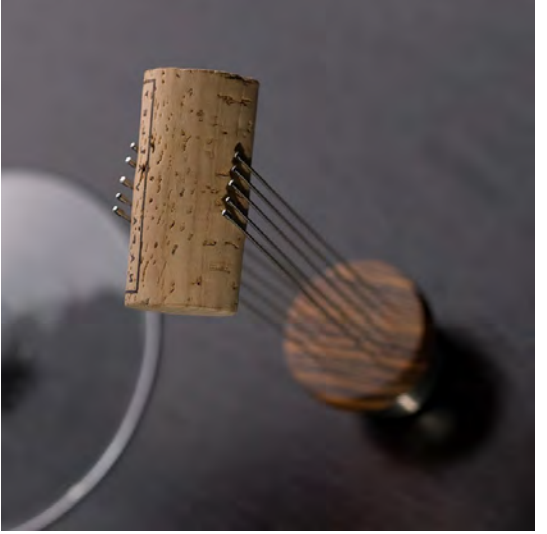

# cork presenter

stainless steel, bocote

toolkit