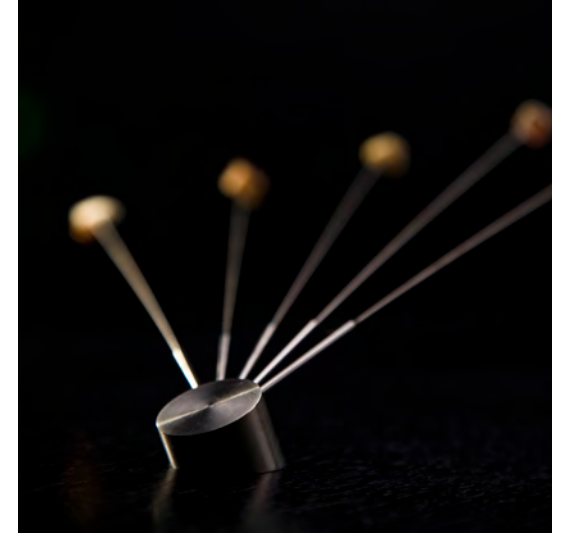

toolkit

peacock

stainless steel