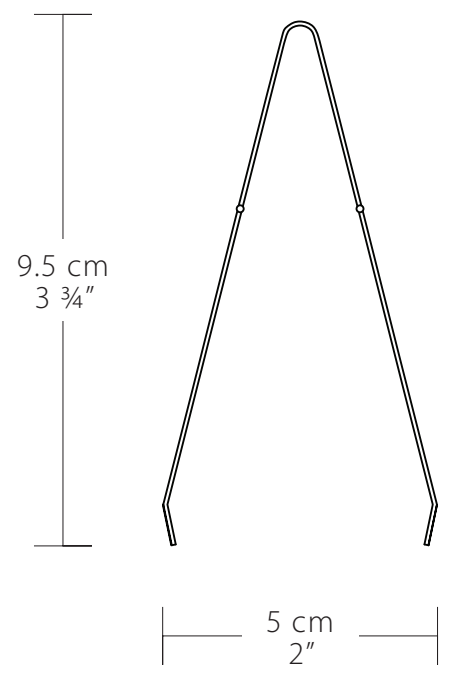

sugar tong

stainless steel